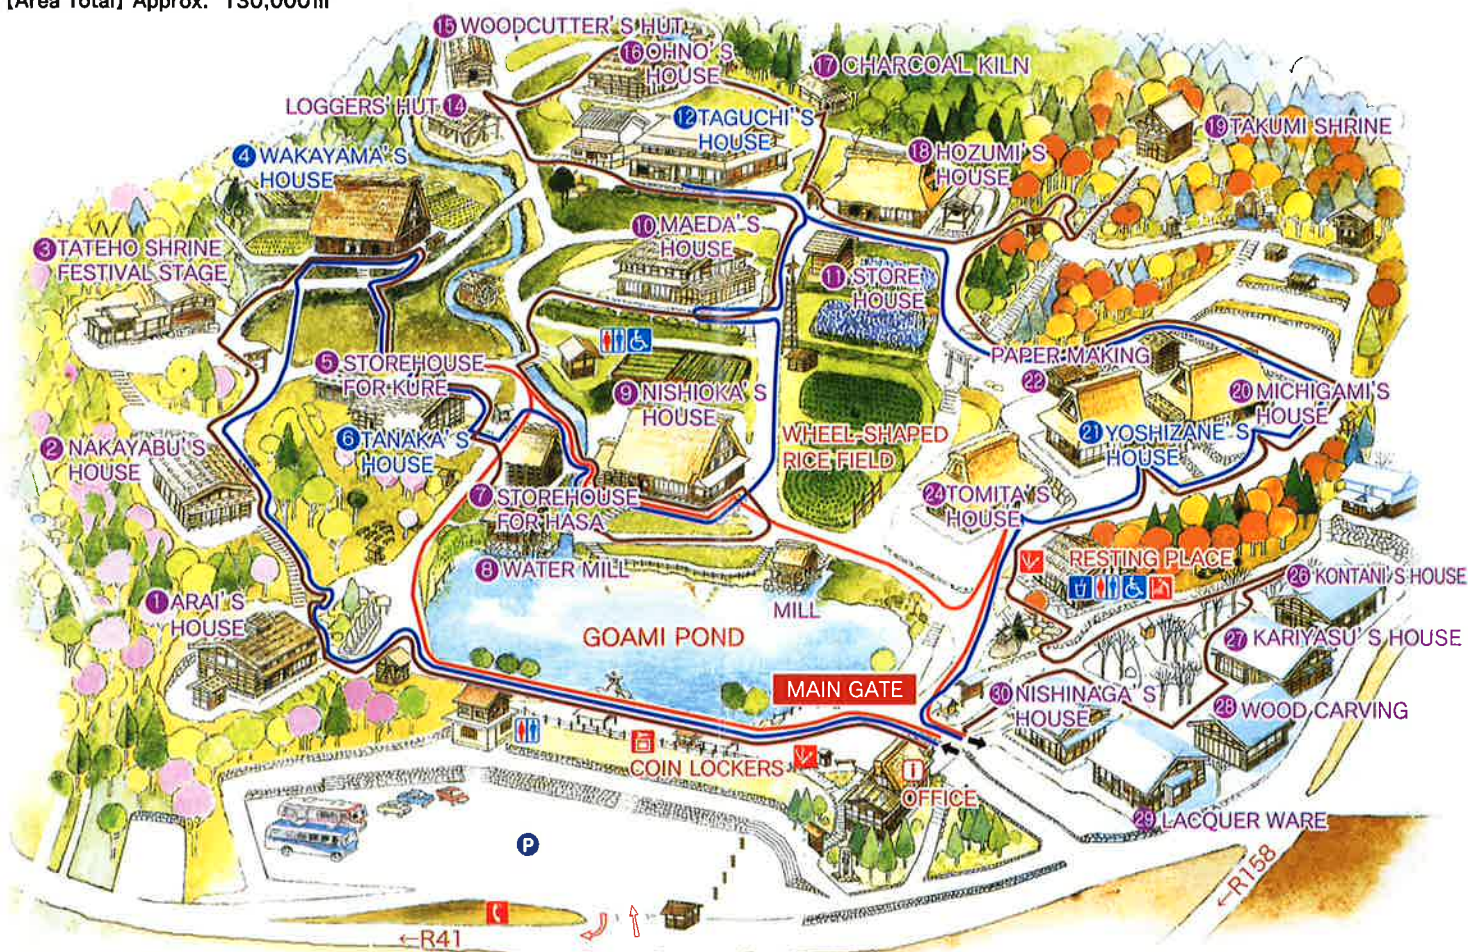

HIDA FOLK VILLAGE (HIDA NO SATO)

[Altitude] Hida Folk Village 647m
Takayama Station 573m
[Area Total] Approx. 130,000m²

Mt. Tateyama 3,015M Mt. Yakushidake 2,926M Mt. Kurobegorodake 2,840M
Mt. Kasagatake 2,898M Mt. Shakujohdake 2,168M Mt. Yurigatake 3,180M

Recommended Courses

- ◆ 15-minute course for wheelchair users around the GOAMI POND 6 9 24
- ◆ 30-minute course 1 2 4 6 9 10 12 18 20 21 24
- ◆ 1-hour course to walk around the whole area

National Important Folk Cultural Properties

4 Wakayama's House

A valuable piece of folklore, as it has the characteristics of both the "steep rafter roof (Gassho style)" which was original in Shirakawa and the "hipped gable roof" in Shohkawa.

(Shohkawa-machi, 1751)

6 Tanaka's House

A typical old farmhouse relocated from near here. Marks made by using Chona (Adze) are beautifully remaining on pillars and floors.

(Takayama City, mid of 18c)

12 Taguchi's House

The owner of this house was the head of the village for several generations. Meetings were often held in here, so most of the rooms were designed to make one big room as moving the sliding doors.